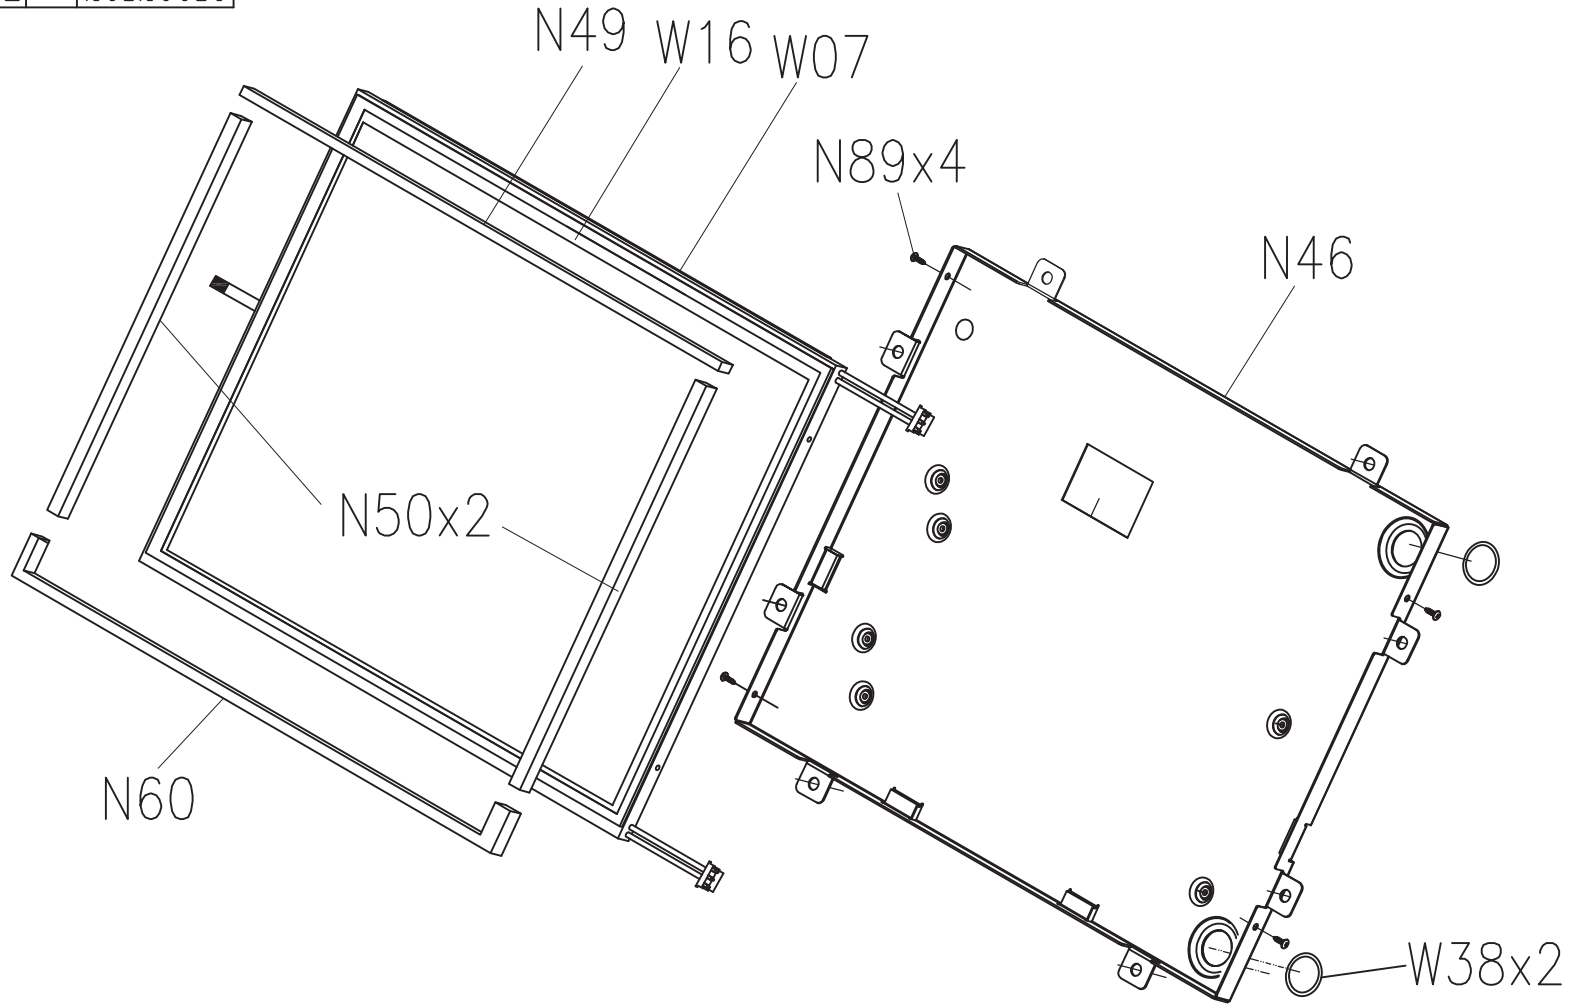

DRAWING NO	EP613-AW31		
PART NAME	PANEL BOARD SET:15 INCH TFT LCD		
PART NO	1000233262  A		
APPROVE	DICK	DATE	20120615

DRAWING NO	EP92F-AW32		
PART NAME	CONTROL BOARD SET		
PART NO	0000095289	REV	C
APPROVE	Tsaijw	DATE	013112